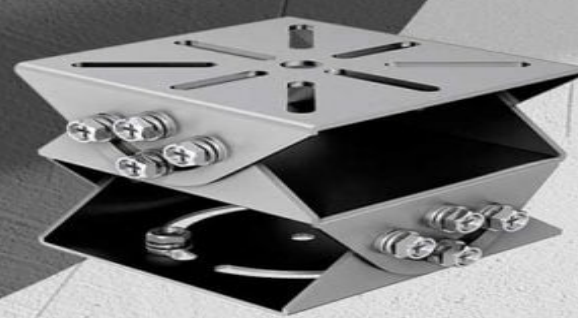

دیجی حفاظ

لوازم جانبی دوربین مداربسته

| Accessories | | | |
|-----------------|-----------------------------------------------------------------------------------------------------------------------------------------------------------------------------------------------------------------------------------------------------------------------------------------------------------------------------------------------------------------------------------------------------------------------------------------------------------------------------------------------------------------------------------------------------------------------------------------------------------------------------------------------------------------|----------------|--|
| Items | Description | User Price | |
| Switches | | | |
| 1 | DS-3E0105P-E/M L2, Unmanaged, 4 100M PoE port, 1 100M uplink port, 802.3af PoE power budget 35W | IRR 9,800,000 | |
| 2 | DS-3E0105P-E L2, Unmanaged, 4 100M PoE port, 1 100M uplink port, 802.3af/at, PoE power budget 58W | ناموجود | |
| 3 | DS-3E0109P-E/M L2, Unmanaged, 8 100M PoE port, 1 100M uplink port, 802.3af, PoE power budget 60W | IRR 25,000,000 | |
| 4 | DS-3E0109P-E L2, Unmanaged, 8 100M PoE port, 1 100M uplink port, 802.3af/at, PoE power budget 123W | IRR 36,240,000 | |
| 5 | DS-3E0318P-E L2, Unmanaged, 16 100M PoE port, 2 1000M combo port, 802.3af/at, PoE power budget 230W | IRR 59,500,000 | |
| 6 | DS-3E0326P-E L2, Unmanaged, 24 100M PoE port, 2 1000M combo port, 802.3af/at, PoE power budget 370W | IRR 79,000,000 | |
| 7 | DS-3E1310P-E L2, Web managed, 8 100M PoE port, 2 1000M combo port, 802.3af/at, PoE power budget 123W | ناموجود | |
| 8 | DS-3E1318P-E 802.3af/at PoE standard 8-core power supply technology, reducing the power circuit loss, Data monitor and control for the important ports, EXTEND mode available to extend the network cable transmission distance to 250 meters Buffer optimization to guarantee the video data transmission, VLAN configurable Port trunk, multicast and port mirroring, WEB management, Store-and-forward switching IEEE802.3, IEEE802.3u and IEEE802.3x network standards available MTBF (Mean Time Between Failure) ≥ 100,000 hours All-metal enclosed construction Table-mounted and rack-mounted design for convenient installation | ناموجود | |
| Cables | | | |
| 10 | DS-1LN6-UE-W UTP / CAT.6 / Indoor PVC / 23AWG, Full 305m, OFC / 0.530mm, CM Rating, Default Color: BLUE. TEST FLUKE | IRR 46,940,000 | |
| 11 | DS-1LN6-UU UTP / CAT.6 / Indoor PVC / 23AWG Full 305m OFC / 0.565mm CM Rating Default Color: Orange | IRR 51,660,000 | |
| Brackets | | | |
| 13 | DS-1602ZJ Wall mount, Hik white, Aluminum alloy, 97×182×305mm Suitable for: DS-2DE/AE4xxx-DS-2DE/AE5xxx-DS-2DE/AE7xxx-DS-2DF8xxx-DS-2DF6xxx-DS-2DF7xxx-DS-2DF5xxx | IRR 6,840,000 | |
| 14 | DS-1602ZJ-pole Vertical pole mount, Hik white, Aluminum alloy, 117×194×310mm, Suitable for: DS-2DE/AE5xxx-DS-2DE/AE7xxx-DS-2DF8xxx-DS-2DF6xxx-DS-2DF7xxx-DS-2DF5xxx | ناموجود | |
| 15 | DS-1605ZJ Wall Mount bracket Parameters: Wall mounting bracket-Colour: Hik White-Feature: Suitable for speed dome cameras Dimensions: Ø171.7 x 158 x 228.6mm | ناموجود | |
| 16 | DS-1661ZJ Pendent Mounting Bracket In/Outdoor,-Color: -Hik white-Material: -Aluminum alloy-Dimensin: -116.5×200mm-Weight: -600g | IRR 7,490,000 | |
| 17 | DS-1662ZJ Pendant mount, Hik white, Aluminum alloy, Ø116.5×500mm Suitable for: DS-2DE/AE4xxx-DS-2DE/AE5xxx-DS-2DE/AE7xxx-DS-2DF8xxx-DS-2DF6xxx-DS-2DF7xxx-DS-2DF5xxx | IRR 8,600,000 | |